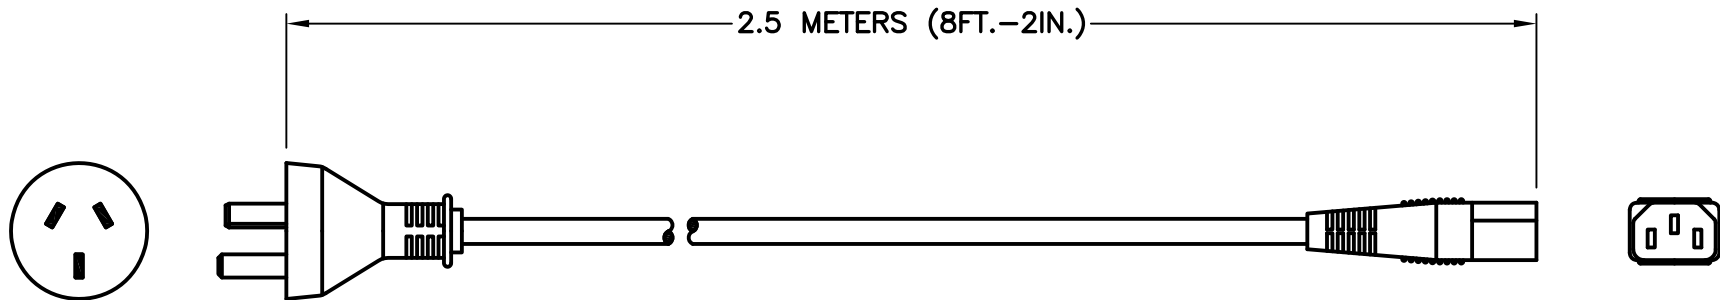

CAT. No.

84661

CHINA 10 AMPERE 250 VOLT DETACHABLE POWER CORD SET, (CH1-10P) PLUG, IEC 60320 C-13 CONNECTOR, 2 POLE-3 WIRE GROUNDING, 2.5 METERS (8FT.-2IN.) LONG. RVV JACKET, BLACK.

APPROVALS

CCC

CERTIFICATIONS

REACH ROHS ROHS2

STANDARDS

GB-15934-2008 IEC 60320

RELATED POWER CORDS:

CATALOG No

POWERCORD DESCRIPTION

84661X3.1M

3.1 METERS, C-13

84661-RA

2.5 METERS, RIGHT ANGLE C-13

84661-LA

2.5 METERS, LEFT ANGLE C-13

SPECIFICATIONS:

1. OVERALL LENGTH: 2.5 METERS (8FT.-2IN.)
2. CONDUCTORS: 1.0 mm x 3 WITH IEC COLOR CODE (GREEN/YELLOW, BLUE, BROWN)
3. JACKET: RVV, BLACK, 70°C
4. PLUG: CH1-10P, STRAIGHT, BLACK
5. CONNECTOR: IEC 60320 C-13, STRAIGHT, BLACK
6. RATED: 10 AMPERE 250 VOLT